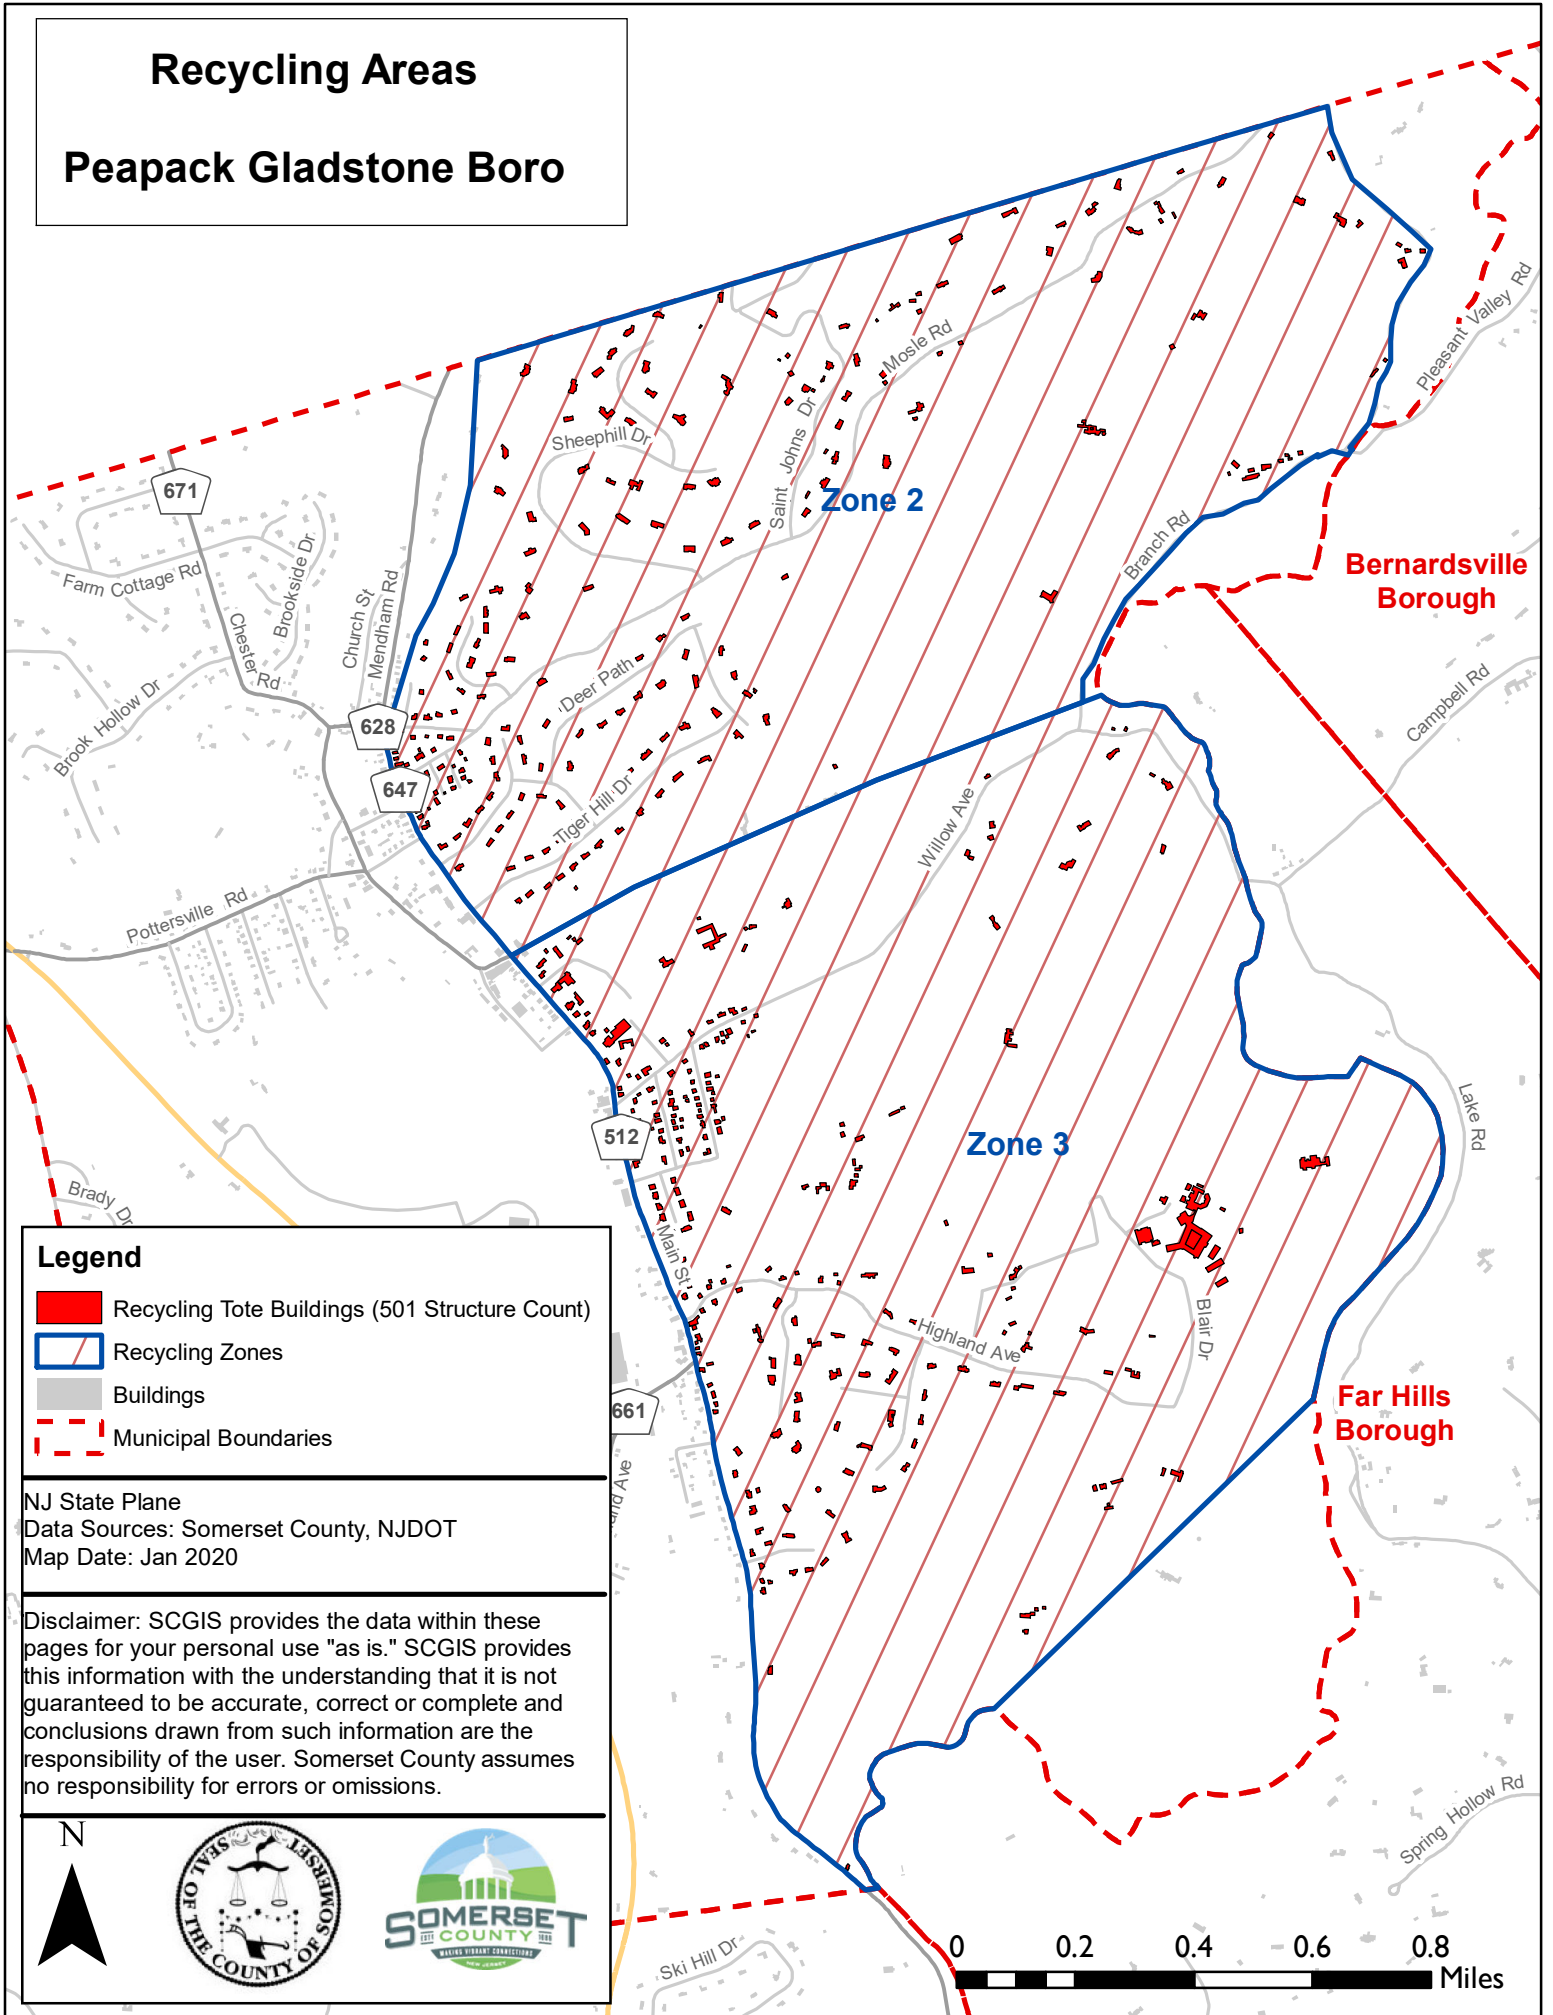

Recycling Areas

Peapack Gladstone Boro

Legend

-  Recycling Tote Buildings (501 Structure Count)
-  Recycling Zones
-  Buildings
-  Municipal Boundaries

NJ State Plane

Data Sources: Somerset County, NJDOT

Map Date: Jan 2020